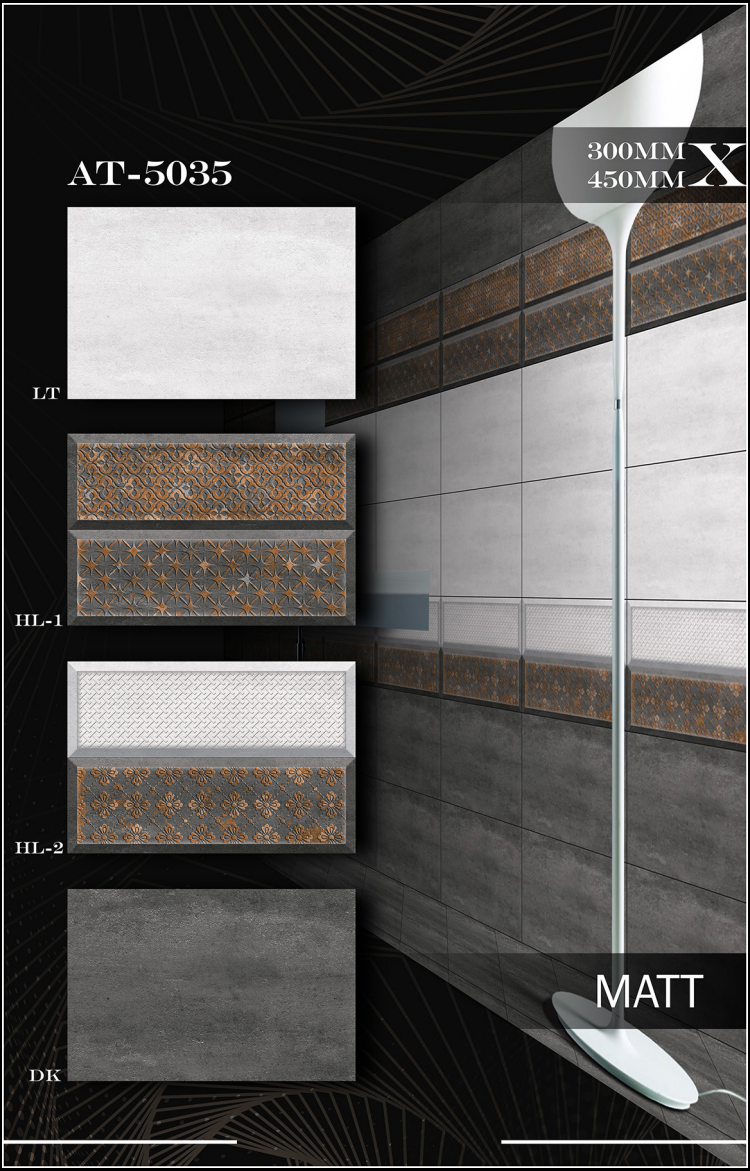

DK

MATT

AT-5035

300MM X  
450MM

LT

HL-1

HL-2

DK

MATT

300MM X  
450MM

AT-5036

LT

HL-1

DK

MATT

300MM X  
450MM