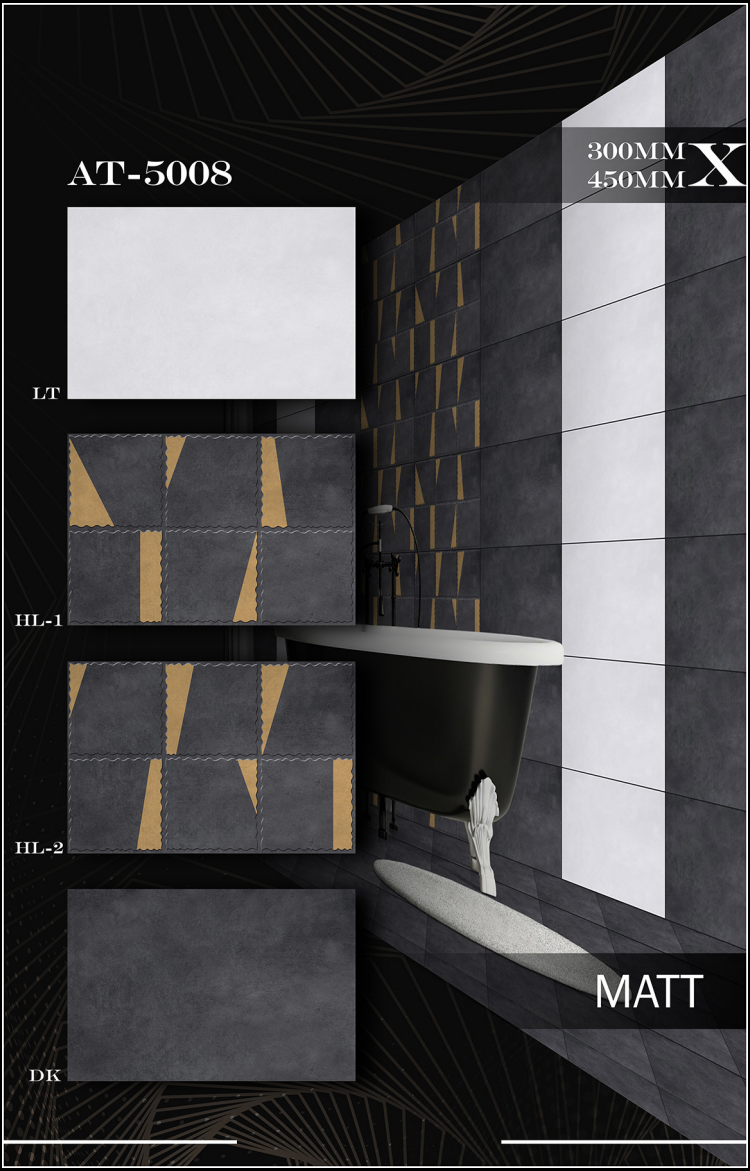

300MM X  
450MM

AT-5009

LT

HL-1

DK

MATT

300MM X  
450MM

AT-5010